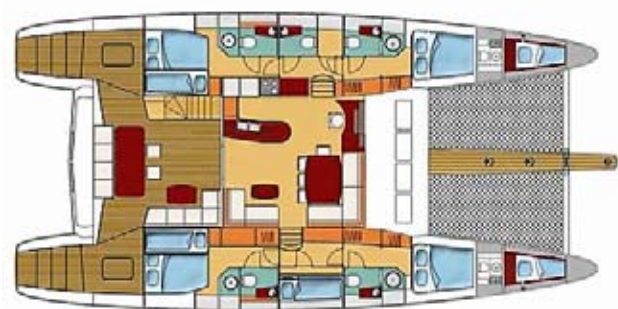

2 queen cabins with private bathroom
2 queen cabin with additional pullman bed with private bathrooms
1 cabin with bunk beds with separate bathroom
Crew quarters separate

EQUIPMENT

Engines: 2x 100 HP
Cruising speed: 12

Electric toilets
Electric winches
Bimini on fly bridge
Widescreen LCD TV + BOSE home cinema and DVD player in saloon
LCD TV- DVD/Radio/CD player and home cinema per cabin
Teak in cockpit fly bridge and skirt floor
Deck covered in teak
Pullman bed in aft cabins

Saloon

Saloon

Dining area

Kitchen on Anassa

Kitchen

Guests cabin

Guests cabin..

Bathroom

Bathroom

Layout of Sunreef 62' ANASSA

Flybridge

Anassa.

At anchor

Deck

Under sail