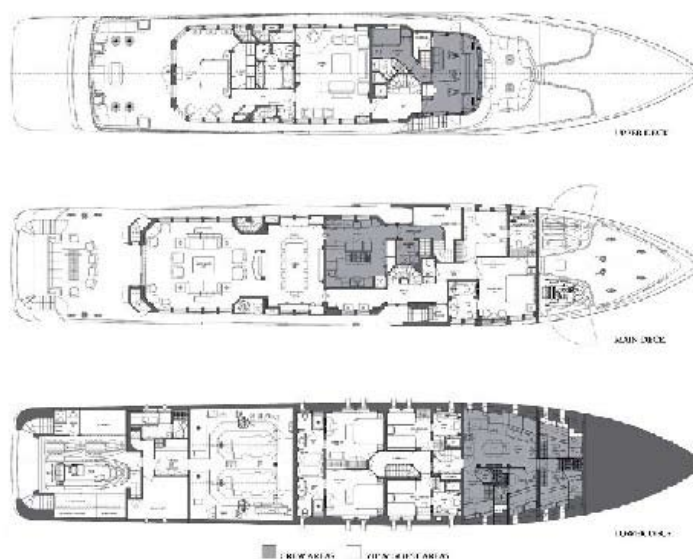

# Mondomarin 49,5

Mondomarine 162ft			161.7 Feet		Power	
# Pax	Length	Beam	Draft	Built	Make	
14	161.7 Feet	29.7 Feet	7.6 Feet		Mondomarine	
Refit						
# Cabins	Cabin Configuration			Showers	Tubs	
7				0	0	
Wash Basins	Heads	Elec. Heads	Helipad	Jacuzzi	A/C	
0	0	0	No	No	Full	
Pref. Pick-up	Other Pick-up		Turn-around		Cruising Permit	License
					Not Included	Not Included
Engines/Generators		Range	Fuel Consumption		Gross Tons	
Engines: 2 x CAT 3512B Generators: 2 x CAT 3305B Emergency Generator: ONAN 33kW			750 Litres/Hr			
Cruising Speed		Max Speed				
16		18.5				
Accommodations		Accommodates 14 guests in 7 cabins : 1 Owner's suit with private office, 1 VIP Suite with an adjacent Twin Cabin, 2 Double cabins, 2 Twin Cabins				