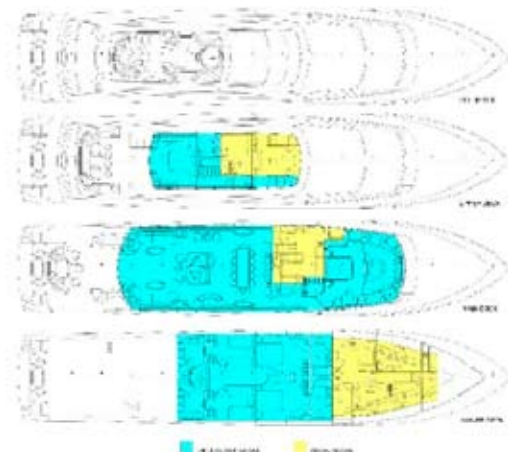

Intermarine 42m

INTERMARINE 138ft			138 Feet		Power	
# Pax	Length	Beam	Draft	Built	Make	
12	138 Feet	27 Feet	9.4 Feet	1997	Intermarine	
Refit						
# Cabins	Cabin Configuration			Showers	Tubs	
6				0	0	
Wash Basins	Heads	Elec. Heads	Helipad	Jacuzzi	A/C	
0	0	0	No	No	Full	
Pref. Pick-up	Other Pick-up		Turn-around		Cruising Permit	License
					Not Included	Not Included
Engines/Generators	Range		Fuel Consumption	Gross Tons		
Engines: MTU 2 x 2285 HP Generators: Onan 2 x 30kW plus Onan 1 x 20 kW			750 Litres/Hr			
Cruising Speed	Max Speed					
17	20					
Accommodations	Accommodates 12 guests in 6 cabins : 1 Master Suite, 1 Vip Suite, 2 Double Staterooms, 2 twin Staterooms separated by a sliding partition that allows conversion into one large stateroom.					